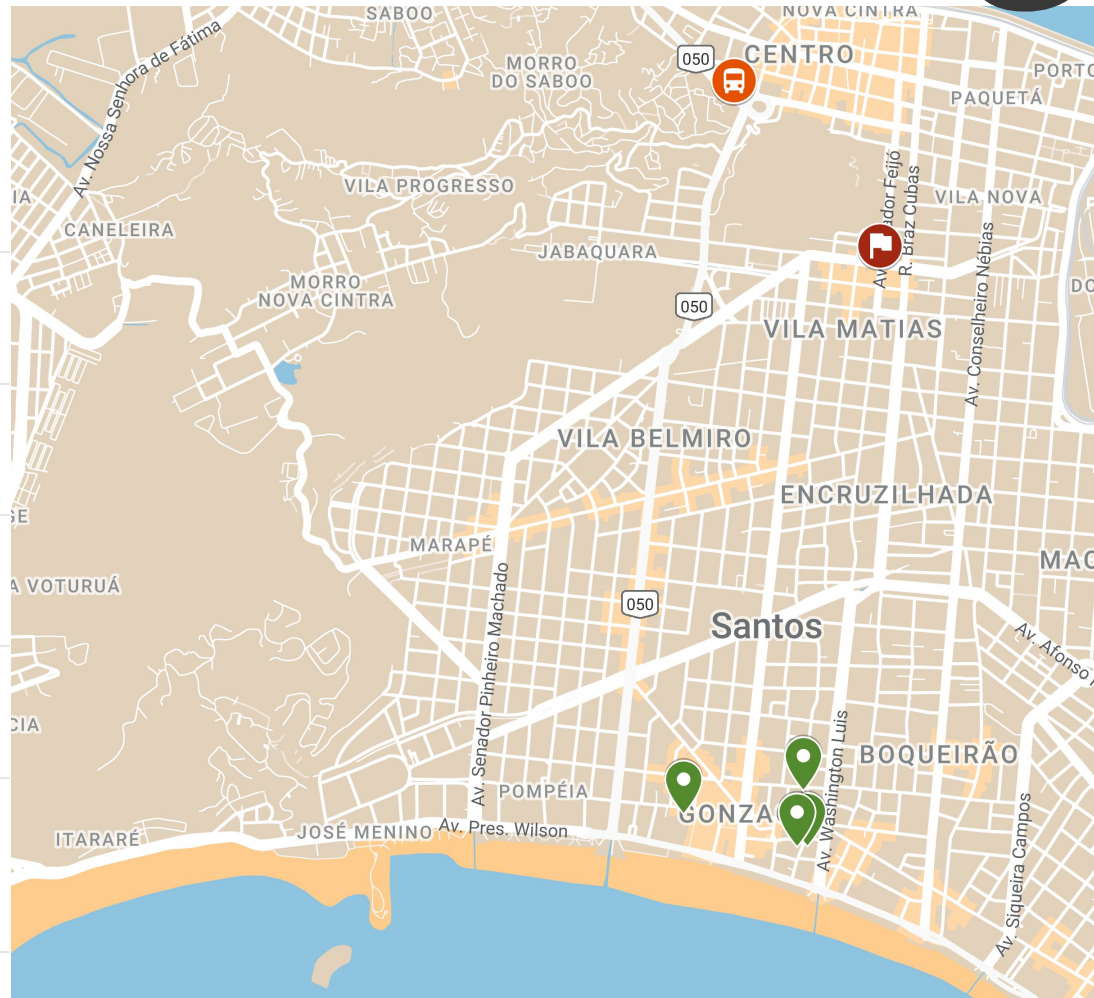

Fatec Baixada Santista - Rubens Lara

Fatec Rubens Lara

Atlantico Golden Apart Hotel

Atlantico Golden Apart Hotel

Atlantic Inn Apart Hotel

Atlântico Inn Apart Hotel

Gonzaga Flat Service

Gonzaga Flat Service

Ibis Budget Santos Gonzaga

Hotel Ibis Budget

Santos bus station

Terminal Rodoviário de Santos

CPS Short Term Program 2023
Santos - Sao Paulo - Brazil

Tourist map of Santos City

Useful apps for your stay in Santos

Turismo Santos

With the Turismo Santos app you will find the best options for what to do in the city. Choose from the map of places close to you and have complete information on all the itineraries you are looking for.

Quanto Tempo Falta

How much time is missing is the official application for municipal lines in Santos and Praia Grande da Piracicabana and intercity lines of BR Mobilidade, which serve the entire Baixada Santista.