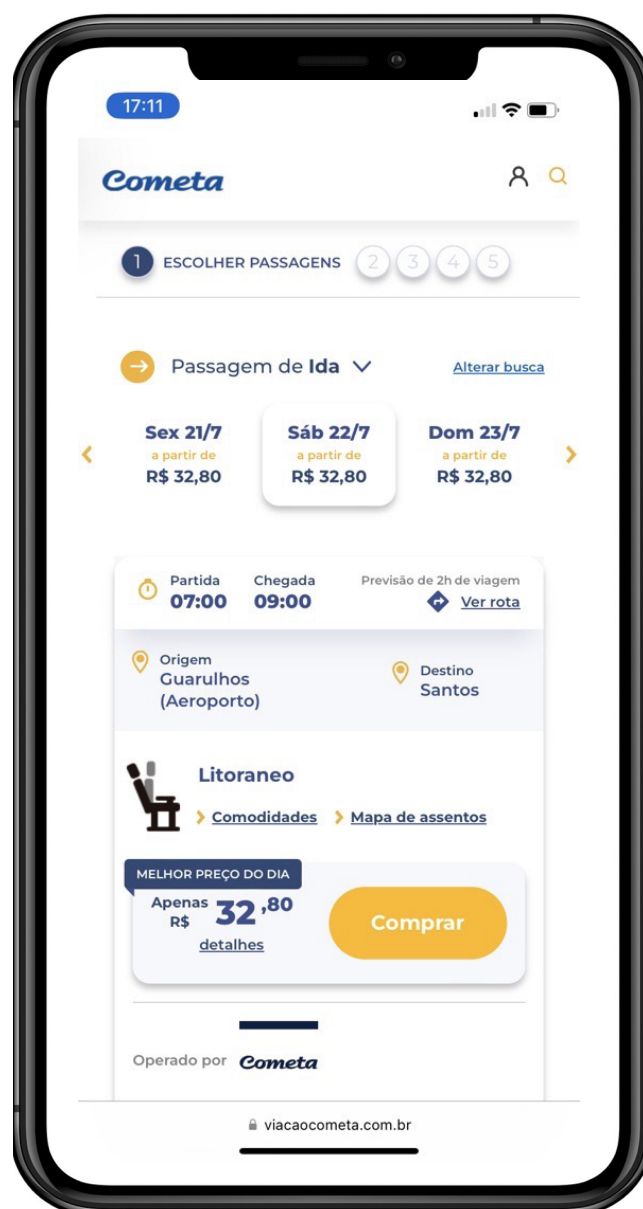

e-mail
mobilidade.arinter@cps.sp.gov.br

Click on the image for Google Maps

Bus Service from GRU airport to Santos City

You can take a bus shuttle from Guarulhos Airport in São Paulo to Santos.

Opening hours at Guarulhos airport bus terminal:

- Daily, from 06:00am to 10:00pm
- Terminal 2 - East Arrivals, Bus Terminal

Link for tickets [HERE](#)

VIAÇÃO COMETA

Tel +55 11 4004-9600

Accommodation Cost Preview

With a wide range of hotels and accommodations to choose from, both in the city center and by the beach, you're sure to find the perfect spot for your visit.

Based on recommendations from Booking.com, here are some picks for your stay in Santos:

Accommodation	Estimated daily rate for one person
Rolds Hostel	R\$71,00 / USD 14,17
Quintal da Bella Hostel	R\$177,00 / USD 35,33
República Barão Santos	R\$180,00 / USD 35,93
Ibis Budget Santos Gonzaga	R\$211,00 / USD 42,12
Casarão Hotel	R\$250,00 / USD 49,90
Atlantic Inn Apart Hotel	R\$261,00 / USD 52,10
Gonzaga Flat Service	R\$279,00 / USD 55,69
Atlantico Golden Apart Hotel	R\$312,00 / USD 62,28