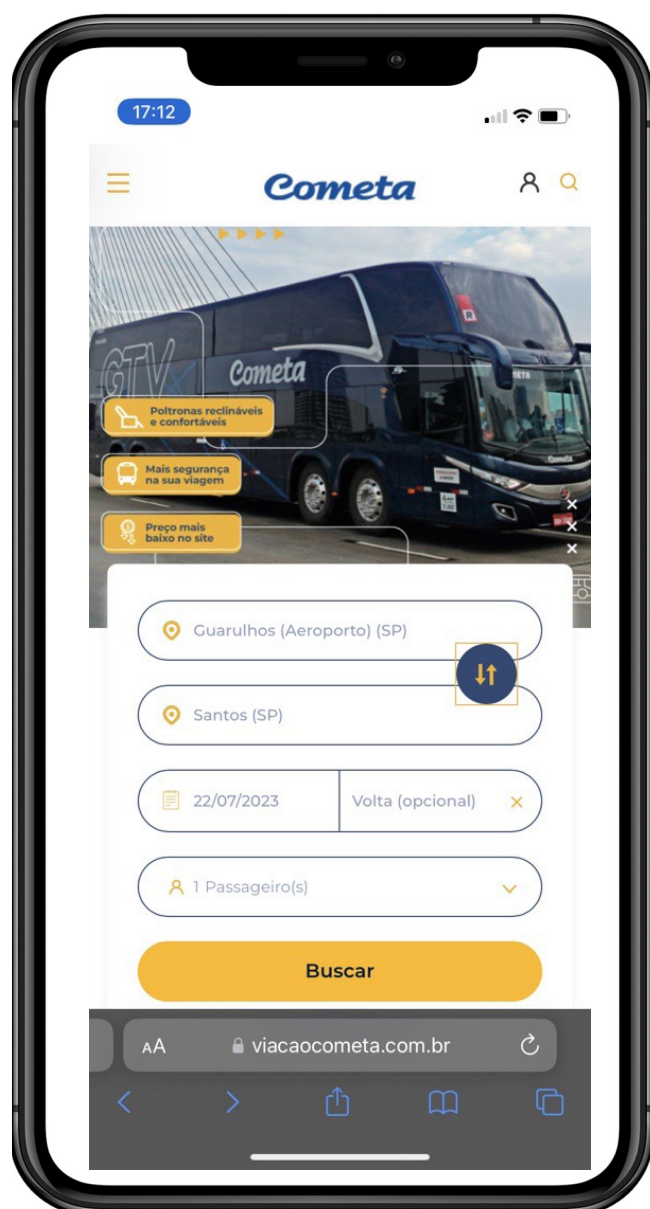

e-mail
mobilidade.arinter@cps.sp.gov.br

Click on the image for Google Maps

Bus Service from GRU airport to Santos City

You can take a bus shuttle from Guarulhos Airport in São Paulo to Santos.

Opening hours at Guarulhos airport bus terminal:

- Daily, from 06:00am to 10:00pm
- Terminal 2 - East Arrivals, Bus Terminal

Link for tickets [HERE](#)

VIAÇÃO COMETA

Tel +55 11 4004-9600

Accommodation Cost Preview

With a wide range of hotels and accommodations to choose from, both in the city center and by the beach, you're sure to find the perfect spot for your visit.

Based on recommendations from Booking.com, here are some picks for your stay in Santos:

Accommodation	Estimated daily rate for one person
Rolds Hostel	R\$71,00 / USD 14,17
Quintal da Bella Hostel	R\$177,00 / USD 35,33
República Barão Santos	R\$180,00 / USD 35,93
Ibis Budget Santos Gonzaga	R\$211,00 / USD 42,12
Casarão Hotel	R\$250,00 / USD 49,90
Atlantic Inn Apart Hotel	R\$261,00 / USD 52,10
Gonzaga Flat Service	R\$279,00 / USD 55,69
Atlantico Golden Apart Hotel	R\$312,00 / USD 62,28